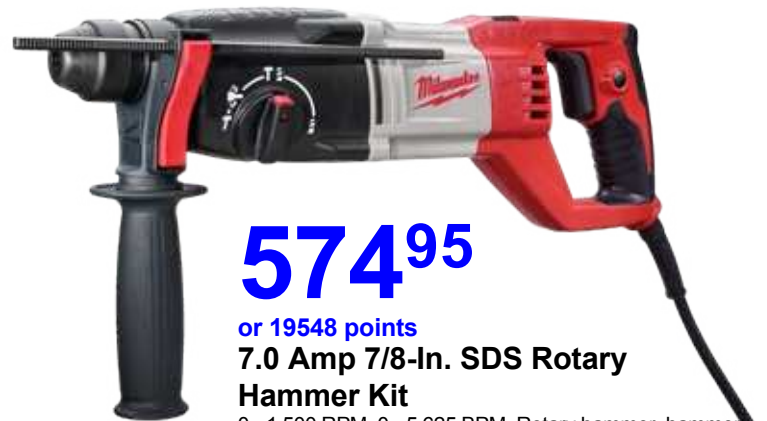

POWERTOOLS & ACCESSORIES

HERRAMIENTAS ELÉCTRICAS Y ACCESORIOS

574⁹⁵

or 19548 points

7.0 Amp 7/8-In. SDS Rotary Hammer Kit

0 - 1,500 RPM, 0 - 5,625 BPM. Rotary hammer, hammer only and rotation only operating modes. Includes side handle, depth rod and carrying case.

Was 638.95